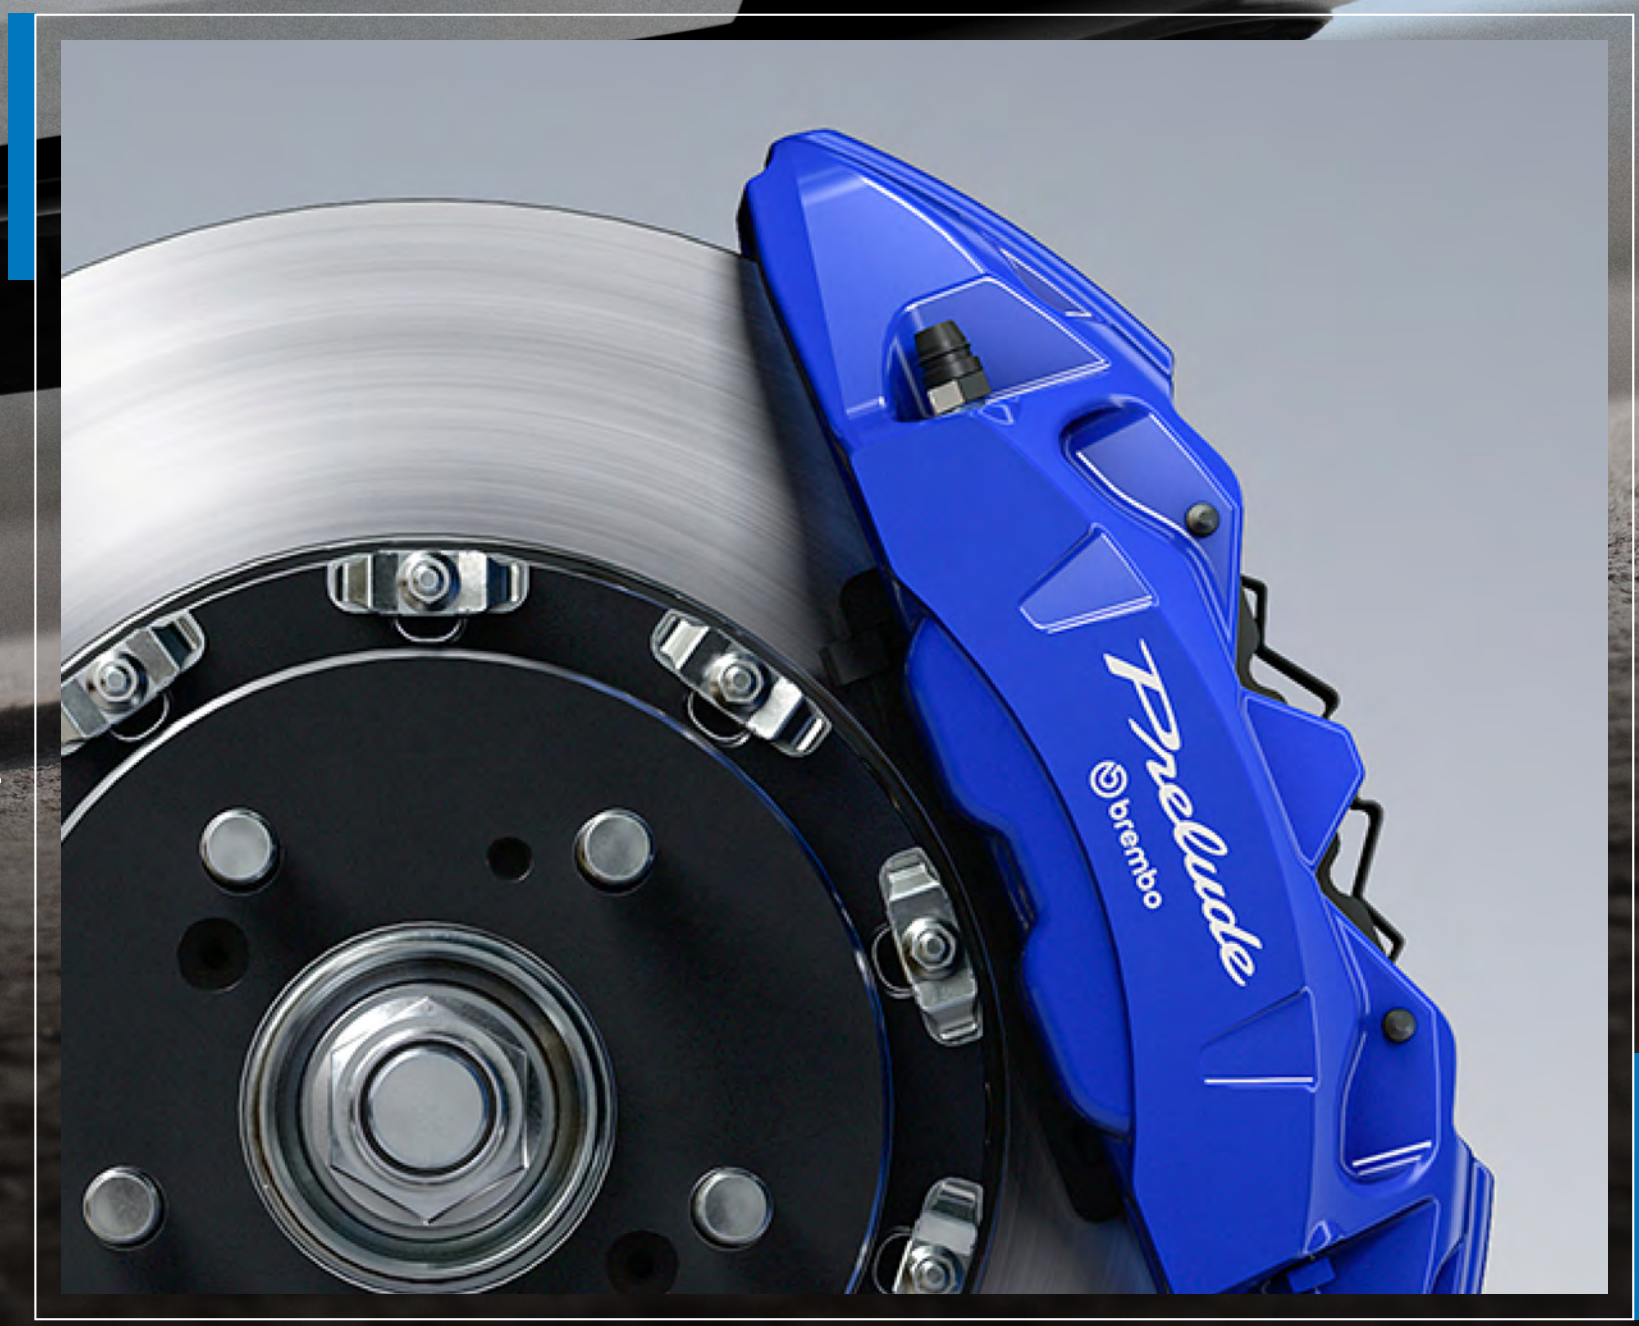

HONDA

Prelude

Dare To Dream

Built for dreamers, by dreamers.
The Prelude makes a comeback for a new era,
bringing back the joy of driving and creating
special moments you'll never forget.

Dare To Stand Out

Form meets performance with bold 19" Alloy Wheels and iconic blue Brembo brake callipers for sharper handling and precision stopping power.

Engineered with the refined quality of a GT car, the 2.0L e:HEV powertrain and Type R chassis deliver the ideal balance of stability, responsiveness and comfort across four driving modes.